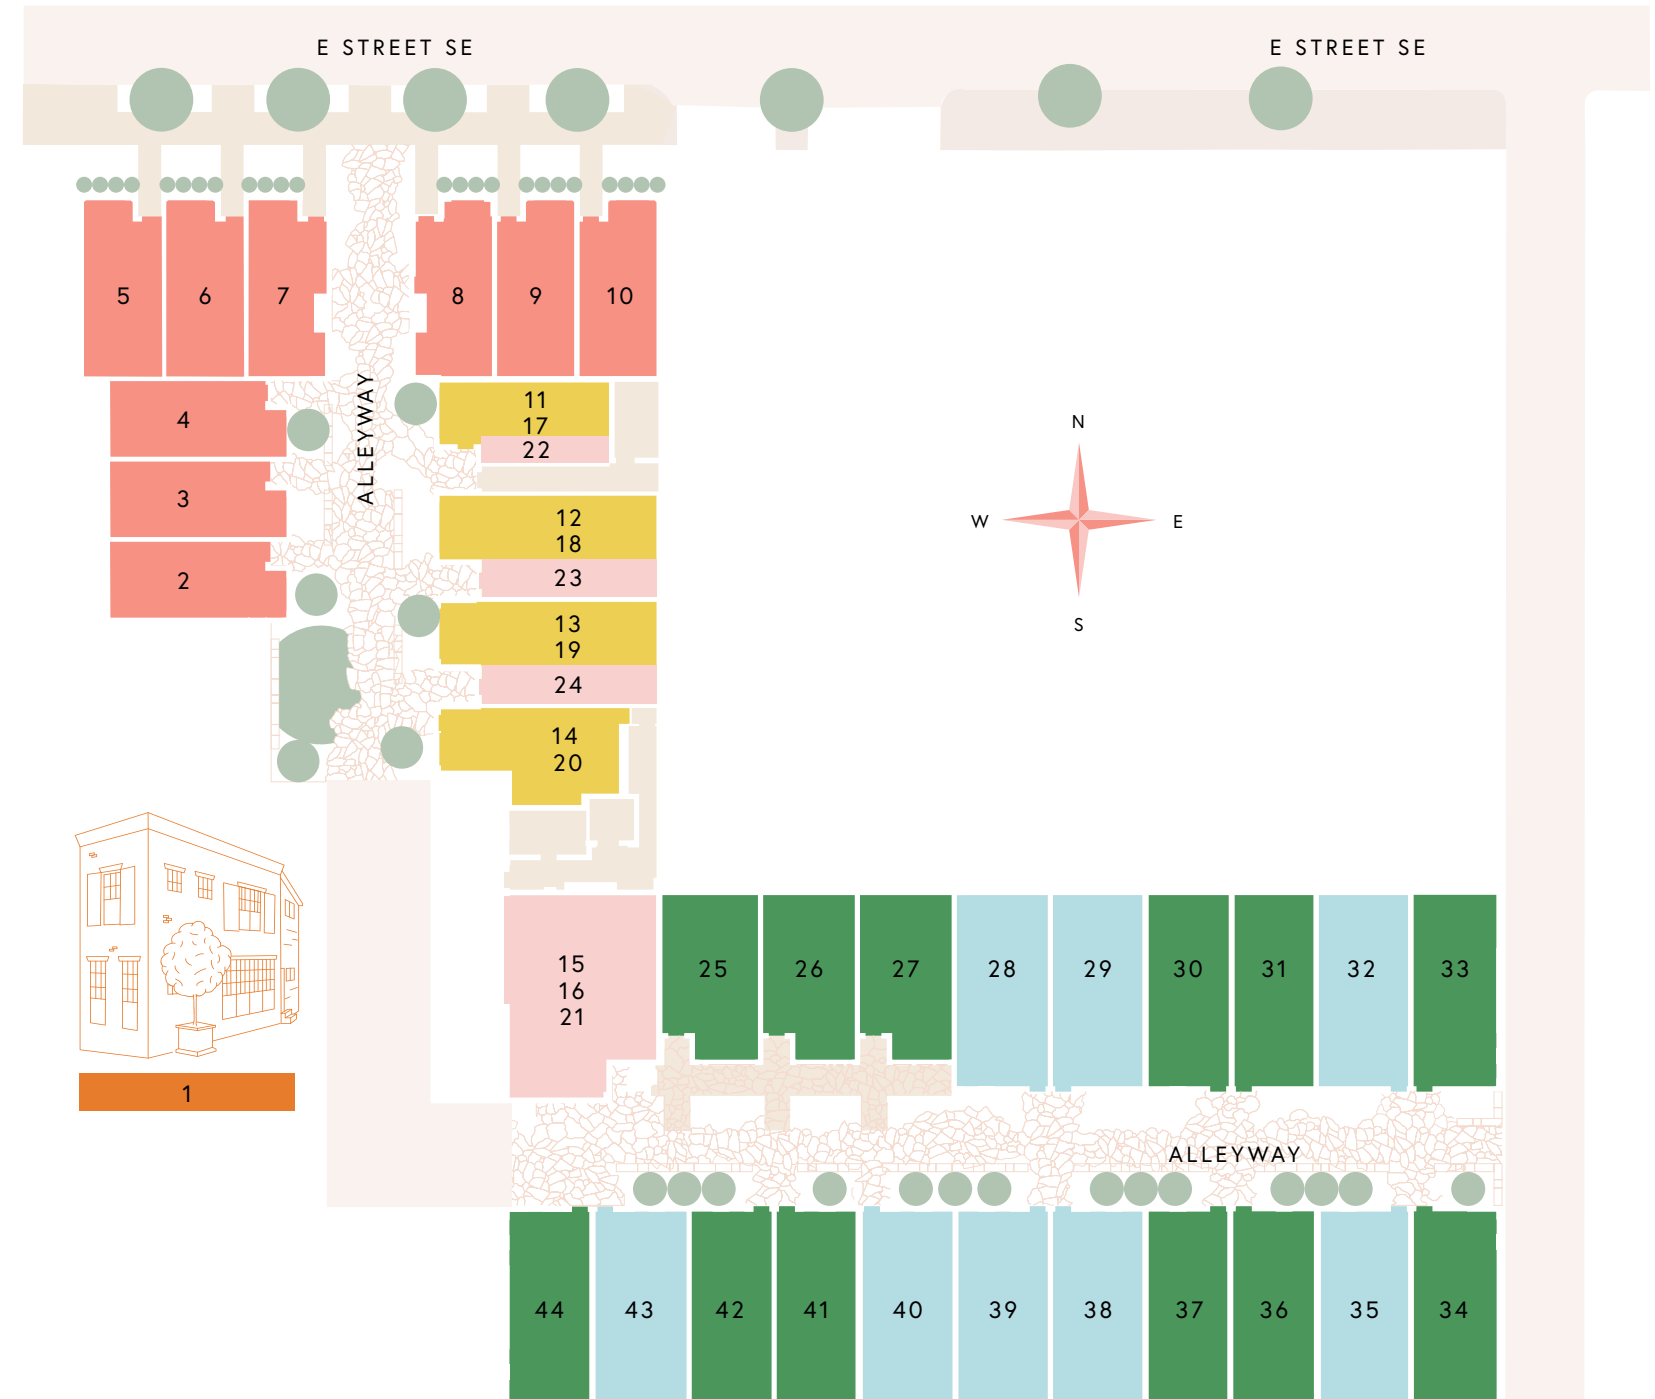

North Court

2 Bedrooms | 1,100-2,100 sf

COURTYARD & E STREET TOWNS

- 2 Bedrooms + 2 dens, 3.5 Baths
- Full floor master suites
- Direct courtyard or E St. access
- Private outdoor space

DUPLEXES

- 2 Bedrooms + Den, 2.5 Bath
- Direct courtyard or elevator access
- Outdoor space available

FLATS

- 2 Bedroom, 2.5 Bath
- Direct elevator access
- Outdoor space available
- Penthouse level*

South Court

3-4 bedrooms | 2,100-2,500 sf

COURTYARD TOWNHOMES

- 3 Bedrooms, 3.5 Bath
- Full floor master suites
- Direct courtyard access

ELEVATOR TOWNHOMES

- 3 Bedroom, 3.5 Bath
- In-home elevator
- Full floor master suites
- Front and rear roof decks

THE CARRIAGE HOUSE

- 1 Bedroom, 1.5 Bath
- 750 sf single, detached house
- The gem of Watkins Alley, offering privacy in the center of it all